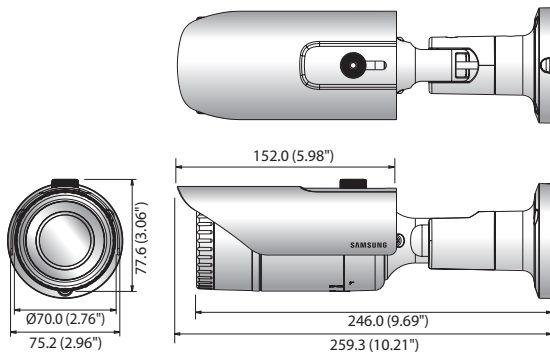

# SNO-L5083R

1.3M HD Network IR Bullet Camera

## Key Features

- Max. 1.3megapixel (1280 x 1024) resolution
- 16 : 9 HD (720P) resolution support
- 2.8 ~ 12mm (4.3x) varifocal lens
- 0.04Lux@F1.4 (Color), 0Lux@F1.4 (B/W : IR LED on)
- 30fps@all resolutions (H.264)
- H.264, MJPEG dual codec, Multiple streaming
- Motion detection, Tampering, DWDR
- micro SD/SDHC memory slot, PoE
- IR viewable length 20m, IP66, IK10
- Hallway view support (Rotate 90°/270°)
- LDC support (Lens Distortion Correction)

## Dimensions

Unit : mm (inch)